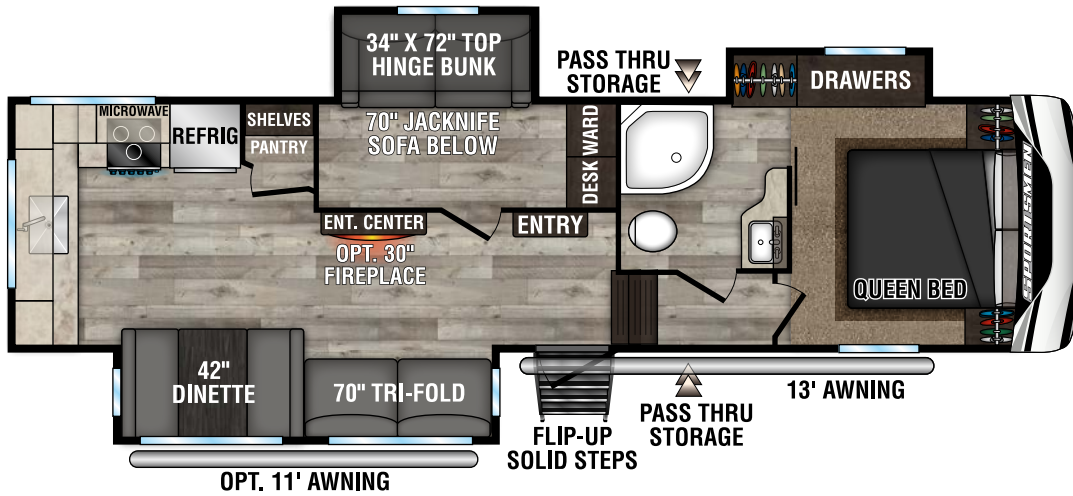

RECREATIONAL
VEHICLES

SPORTSMEN

FIFTH WHEELS

231RK UUV - 6,200 | Exterior Length - 24' 10" | Sleeps - 5

251RL UUV - 6,860 | Exterior Length - 29' 4" | Sleeps - 5

292BHK UUV - 7,960 | Exterior Length - 34' 10" | Sleeps - 9

2023 SPORTSMEN FIFTH WHEELS

302BHK UVW - 8,680 | Exterior Length - 35' 9" | Sleeps - 10

303MB UVW - 8,720 | Exterior Length - 34' 2" | Sleeps - 7

303RL UVW - 8,720 | Exterior Length - 34' 2" | Sleeps - 5