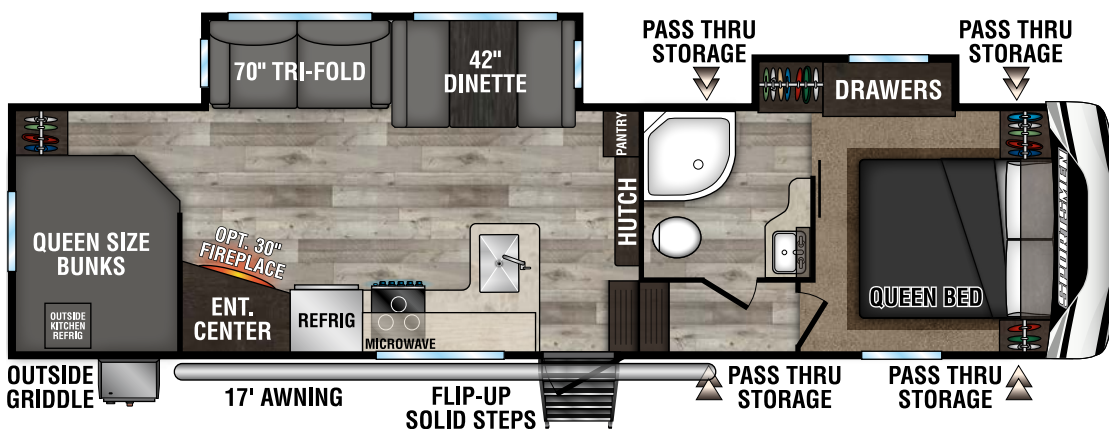

292BHK UUV - 7,960 | Exterior Length - 34' 10" | Sleeps - 9