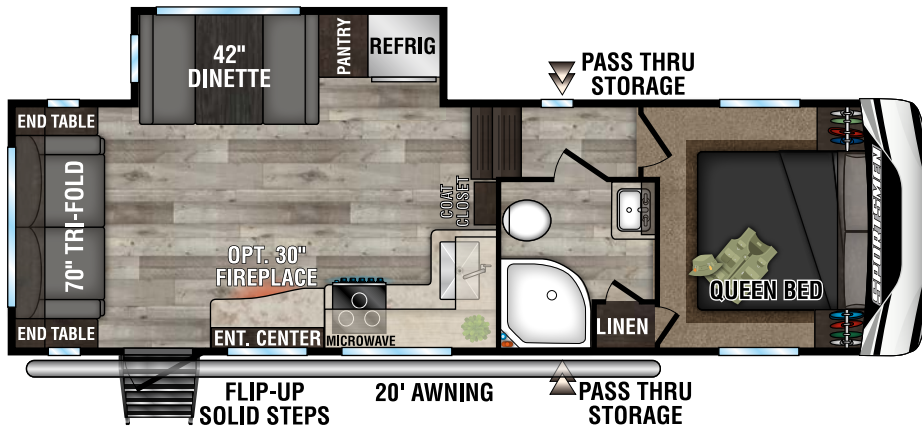

251RL UUV - 6,860 | Exterior Length - 29' 4" | Sleeps - 5