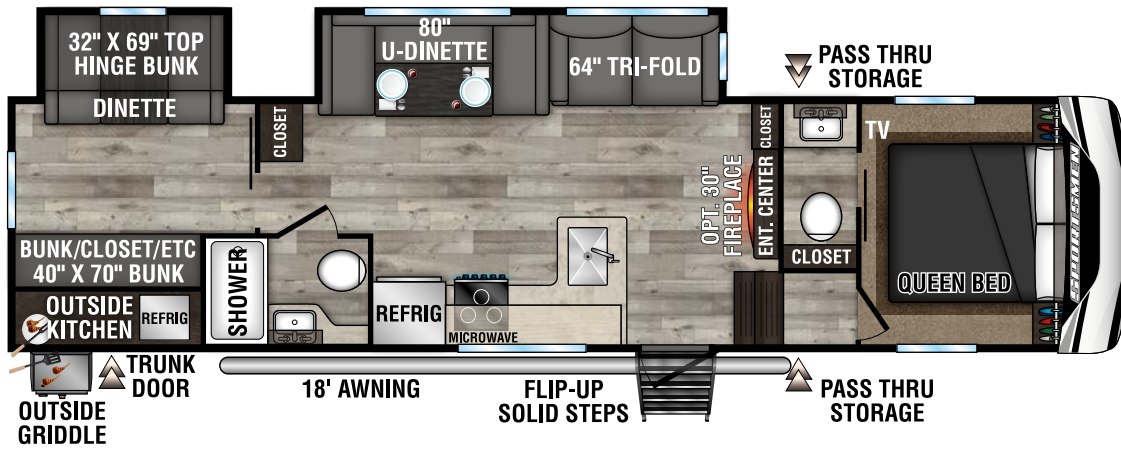

RECREATIONAL
VEHICLES

SPORTSMEN

FIFTH WHEELS

231RK UUV - 6,200 | Exterior Length - 24' 10" | Sleeps - 5

251RL UUV - 6,860 | Exterior Length - 29' 4" | Sleeps - 5

292BHK UUV - 7,960 | Exterior Length - 34' 10" | Sleeps - 9

2023 SPORTSMEN FIFTH WHEELS

302BHK UVW - 8,680 | Exterior Length - 35' 9" | Sleeps - 10

303MB UVW - 8,720 | Exterior Length - 34' 2" | Sleeps - 7

303RL UVW - 8,720 | Exterior Length - 34' 2" | Sleeps - 5