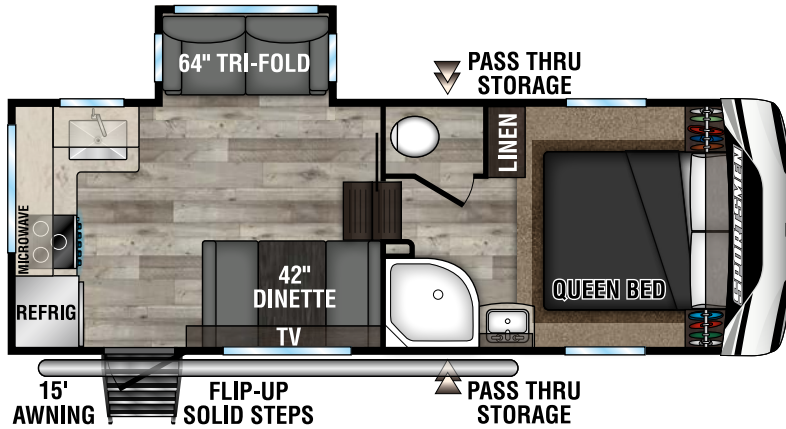

RECREATIONAL
VEHICLES

SPORTSMEN

FIFTH WHEELS

231RK UUV - 6,200 | Exterior Length - 24' 10" | Sleeps - 5

251RL UUV - 6,860 | Exterior Length - 29' 4" | Sleeps - 5

292BHK UUV - 7,960 | Exterior Length - 34' 10" | Sleeps - 9

2023 SPORTSMEN FIFTH WHEELS

302BHK UVW - 8,680 | Exterior Length - 35' 9" | Sleeps - 10

303MB UVW - 8,720 | Exterior Length - 34' 2" | Sleeps - 7

303RL UVW - 8,720 | Exterior Length - 34' 2" | Sleeps - 5