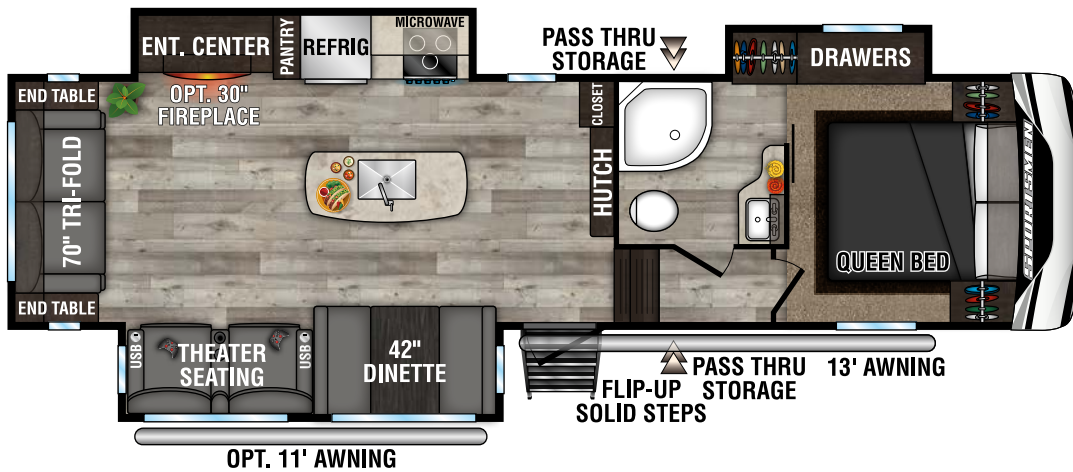

2023 SPORTSMEN FIFTH WHEELS

302BHK UVW - 8,680 | Exterior Length - 35' 9" | Sleeps - 10

303MB UVW - 8,720 | Exterior Length - 34' 2" | Sleeps - 7

303RL UVW - 8,720 | Exterior Length - 34' 2" | Sleeps - 5