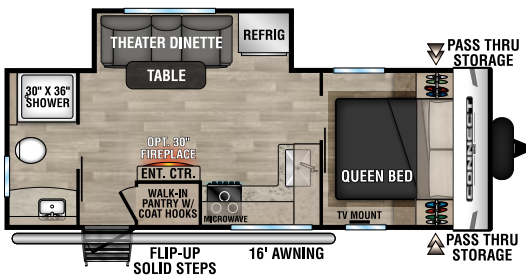

C221FKKSE U VW - 5,490 | Exterior Length - 26' 8" | Sleeps - 2

C221RBSE U VW - 5,400 | Exterior Length - 27' | Sleeps - 3

**NEW**  
C221RESE U VW - 5,240 | Exterior Length - 27' 1" | Sleeps - 6

# 2023 CONNECT SE

**C231BHKSE** UVW - 5,300 | Exterior Length - 27' 4" | Sleeps - 8

**C241BHKSE** UVW - 5,380 | Exterior Length - 29' 1" | Sleeps - 8

**NEW**  
**C251RLSE** UVW - 5,720 | Exterior Length - 29' 7" | Sleeps - 6