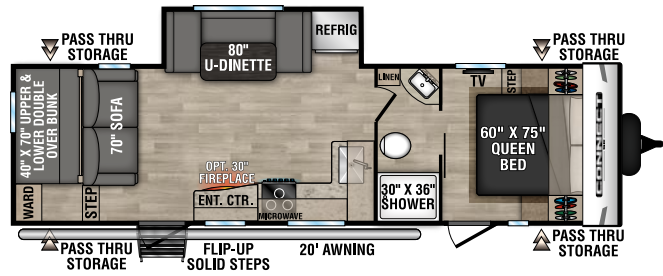

C221FKKSE U VW - 5,490 | Exterior Length - 26' 8" | Sleeps - 2

C221RBSE U VW - 5,400 | Exterior Length - 27' | Sleeps - 3

**NEW**  
C221RESE U VW - 5,240 | Exterior Length - 27' 1" | Sleeps - 6

# 2023 CONNECT SE

**C231BHKSE** UVW - 5,300 | Exterior Length - 27' 4" | Sleeps - 8

**C241BHKSE** UVW - 5,380 | Exterior Length - 29' 1" | Sleeps - 8

**NEW**  
**C251RLSE** UVW - 5,720 | Exterior Length - 29' 7" | Sleeps - 6

**NEW**  
**C261BHSE** UVW - 6,210 | Exterior Length - 32' 9" | Sleeps - 9

**C271BHKSE** UVW - 5,930 | Exterior Length - 32' 1" | Sleeps - 9

**C312BHKSE** UVW - 7,290 | Exterior Length - 36' 7" | Sleeps - 9