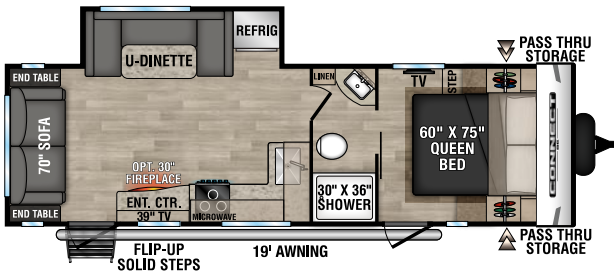

C221FKKSE U VW - 5,490 | Exterior Length - 26' 8" | Sleeps - 2

C221RBSE U VW - 5,400 | Exterior Length - 27' | Sleeps - 3

**NEW**  
C221RESE U VW - 5,240 | Exterior Length - 27' 1" | Sleeps - 6

# 2023 CONNECT SE

**C231BHKSE** UVW - 5,300 | Exterior Length - 27' 4" | Sleeps - 8

**C241BHKSE** UVW - 5,380 | Exterior Length - 29' 1" | Sleeps - 8

**NEW**  
**C251RLSE** UVW - 5,720 | Exterior Length - 29' 7" | Sleeps - 6

**NEW**  
**C261BHSE** UVW - 6,210 | Exterior Length - 32' 9" | Sleeps - 9

**C271BHKSE** UVW - 5,930 | Exterior Length - 32' 1" | Sleeps - 9

**C312BHKSE** UVW - 7,290 | Exterior Length - 36' 7" | Sleeps - 9