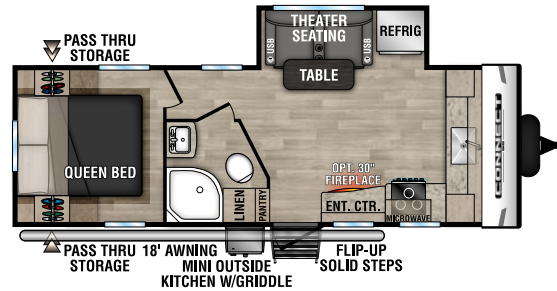

C221FKKSE U VW - 5,490 | Exterior Length - 26' 8" | Sleeps - 2

C221RBSE U VW - 5,400 | Exterior Length - 27' | Sleeps - 3

**NEW**  
C221RESE U VW - 5,240 | Exterior Length - 27' 1" | Sleeps - 6

# 2023 CONNECT SE

**C231BHKSE** UVW - 5,300 | Exterior Length - 27' 4" | Sleeps - 8

**C241BHKSE** UVW - 5,380 | Exterior Length - 29' 1" | Sleeps - 8

**NEW**  
**C251RLSE** UVW - 5,720 | Exterior Length - 29' 7" | Sleeps - 6