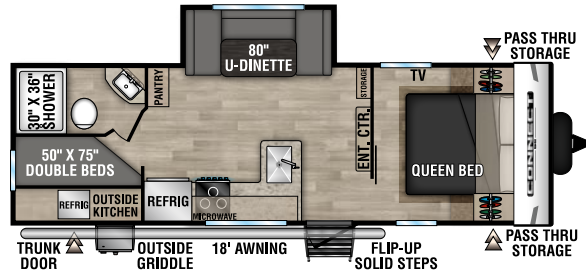

C221FKKSE U VW - 5,490 | Exterior Length - 26' 8" | Sleeps - 2

C221RBSE U VW - 5,400 | Exterior Length - 27' | Sleeps - 3

**NEW**  
C221RESE U VW - 5,240 | Exterior Length - 27' 1" | Sleeps - 6

# 2023 CONNECT SE

**C231BHKSE** UVW - 5,300 | Exterior Length - 27' 4" | Sleeps - 8

**C241BHKSE** UVW - 5,380 | Exterior Length - 29' 1" | Sleeps - 8

**NEW**  
**C251RLSE** UVW - 5,720 | Exterior Length - 29' 7" | Sleeps - 6

**NEW**  
**C261BHSE** UVW - 6,210 | Exterior Length - 32' 9" | Sleeps - 9

**C271BHKSE** UVW - 5,930 | Exterior Length - 32' 1" | Sleeps - 9

**C312BHKSE** UVW - 7,290 | Exterior Length - 36' 7" | Sleeps - 9