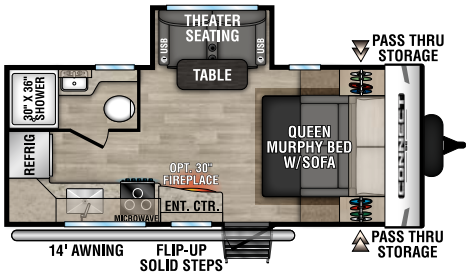

RECREATIONAL
VEHICLES

CONNECT

SE

ULTRA LIGHTWEIGHT TRAVEL TRAILERS

C191MBSE U VW - 4,700 | Exterior Length - 22' 6" | Sleeps - 2