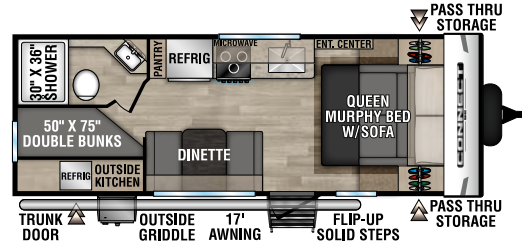

C210MBKSE U VW - 4,630 | Exterior Length - 25' 1" | Sleeps - 7