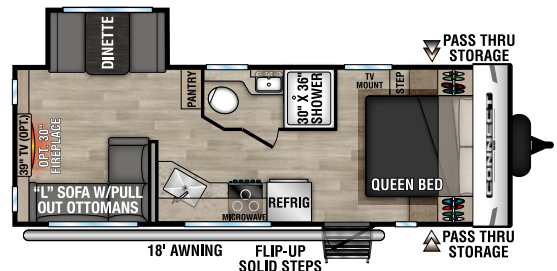

# CONNECT

SE

ULTRA LIGHTWEIGHT TRAVEL TRAILERS

C191MBSE U VW - 4,700 | Exterior Length - 22' 6" | Sleeps - 2

C210MBKSE U VW - 4,630 | Exterior Length - 25' 1" | Sleeps - 7

C211MKSE U VW - 5,150 | Exterior Length - 26' 1" | Sleeps - 3

C221FKKSE U VW - 5,490 | Exterior Length - 26' 8" | Sleeps - 2

C221RBSE U VW - 5,400 | Exterior Length - 27' | Sleeps - 3

**NEW**  
C221RESE U VW - 5,240 | Exterior Length - 27' 1" | Sleeps - 6

# 2023 CONNECT SE

**C231BHKSE** UVW - 5,300 | Exterior Length - 27' 4" | Sleeps - 8

**C241BHKSE** UVW - 5,380 | Exterior Length - 29' 1" | Sleeps - 8

**NEW**  
**C251RLSE** UVW - 5,720 | Exterior Length - 29' 7" | Sleeps - 6

**NEW**  
**C261BHSE** UVW - 6,210 | Exterior Length - 32' 9" | Sleeps - 9

**C271BHKSE** UVW - 5,930 | Exterior Length - 32' 1" | Sleeps - 9

**C312BHKSE** UVW - 7,290 | Exterior Length - 36' 7" | Sleeps - 9