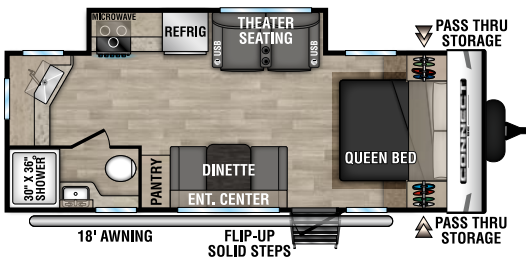

C211MKSE U VW - 5,150 | Exterior Length - 26' 1" | Sleeps - 3