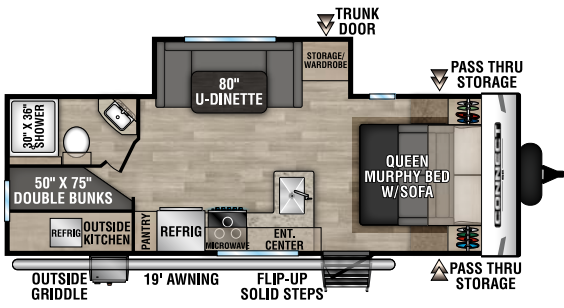

C221FKKSE U VW - 5,490 | Exterior Length - 26' 8" | Sleeps - 2

C221RBSE U VW - 5,400 | Exterior Length - 27' | Sleeps - 3

**NEW**  
C221RESE U VW - 5,240 | Exterior Length - 27' 1" | Sleeps - 6

# 2023 CONNECT SE

**C231BHKSE** UVW - 5,300 | Exterior Length - 27' 4" | Sleeps - 8

**C241BHKSE** UVW - 5,380 | Exterior Length - 29' 1" | Sleeps - 8

**NEW**  
**C251RLSE** UVW - 5,720 | Exterior Length - 29' 7" | Sleeps - 6